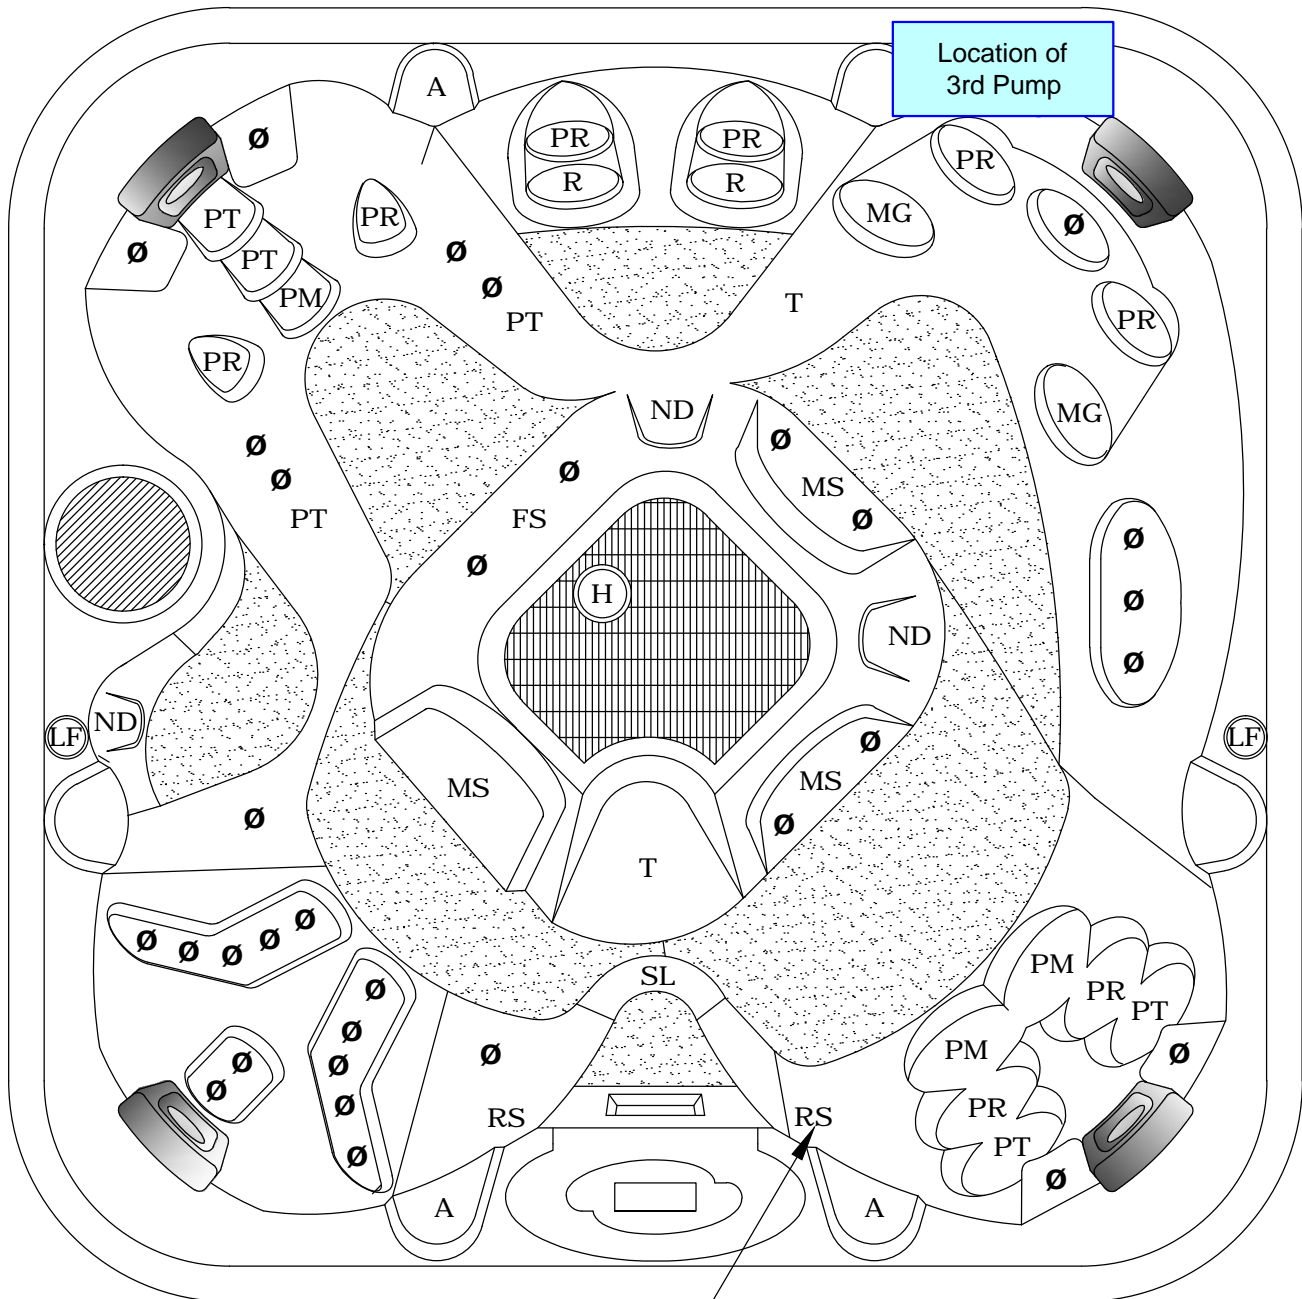

COAST ELITE ZENITH 55

Optional: with Sony Marine or
Aquatic Stereo, 2nd Remote Sensor