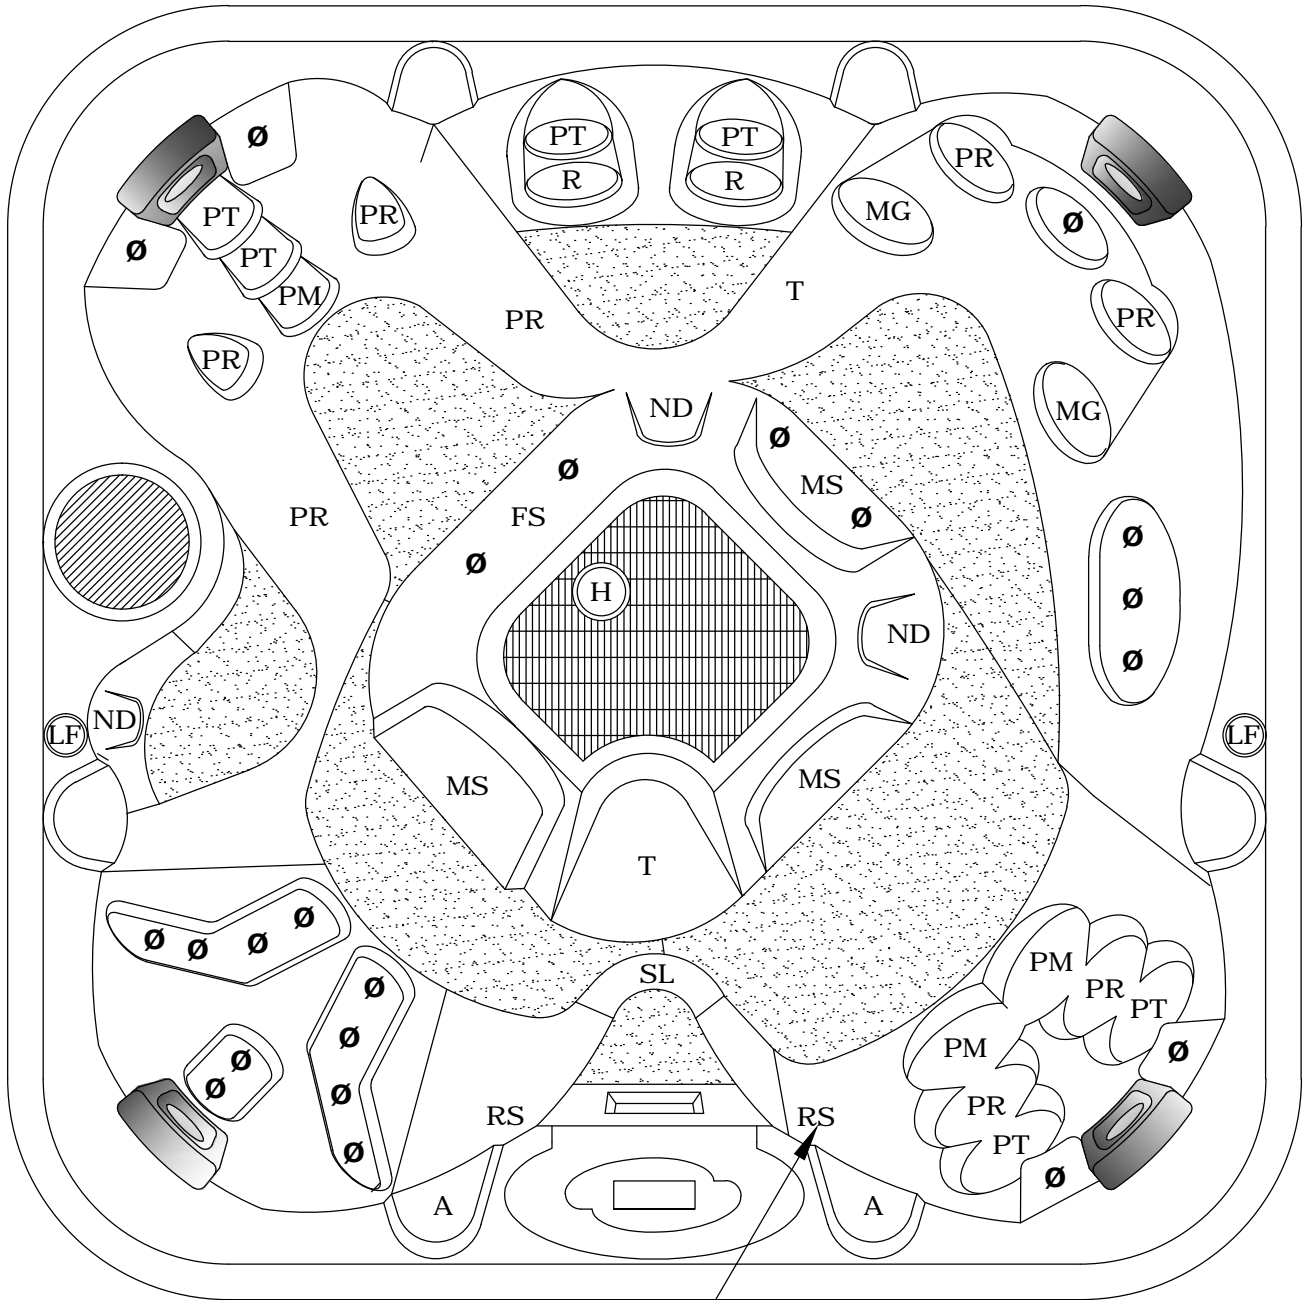

COAST ELITE ZENITH 45

Optional: with Sony Marine or
Aquatic Stereo, 2nd Remote Sensor