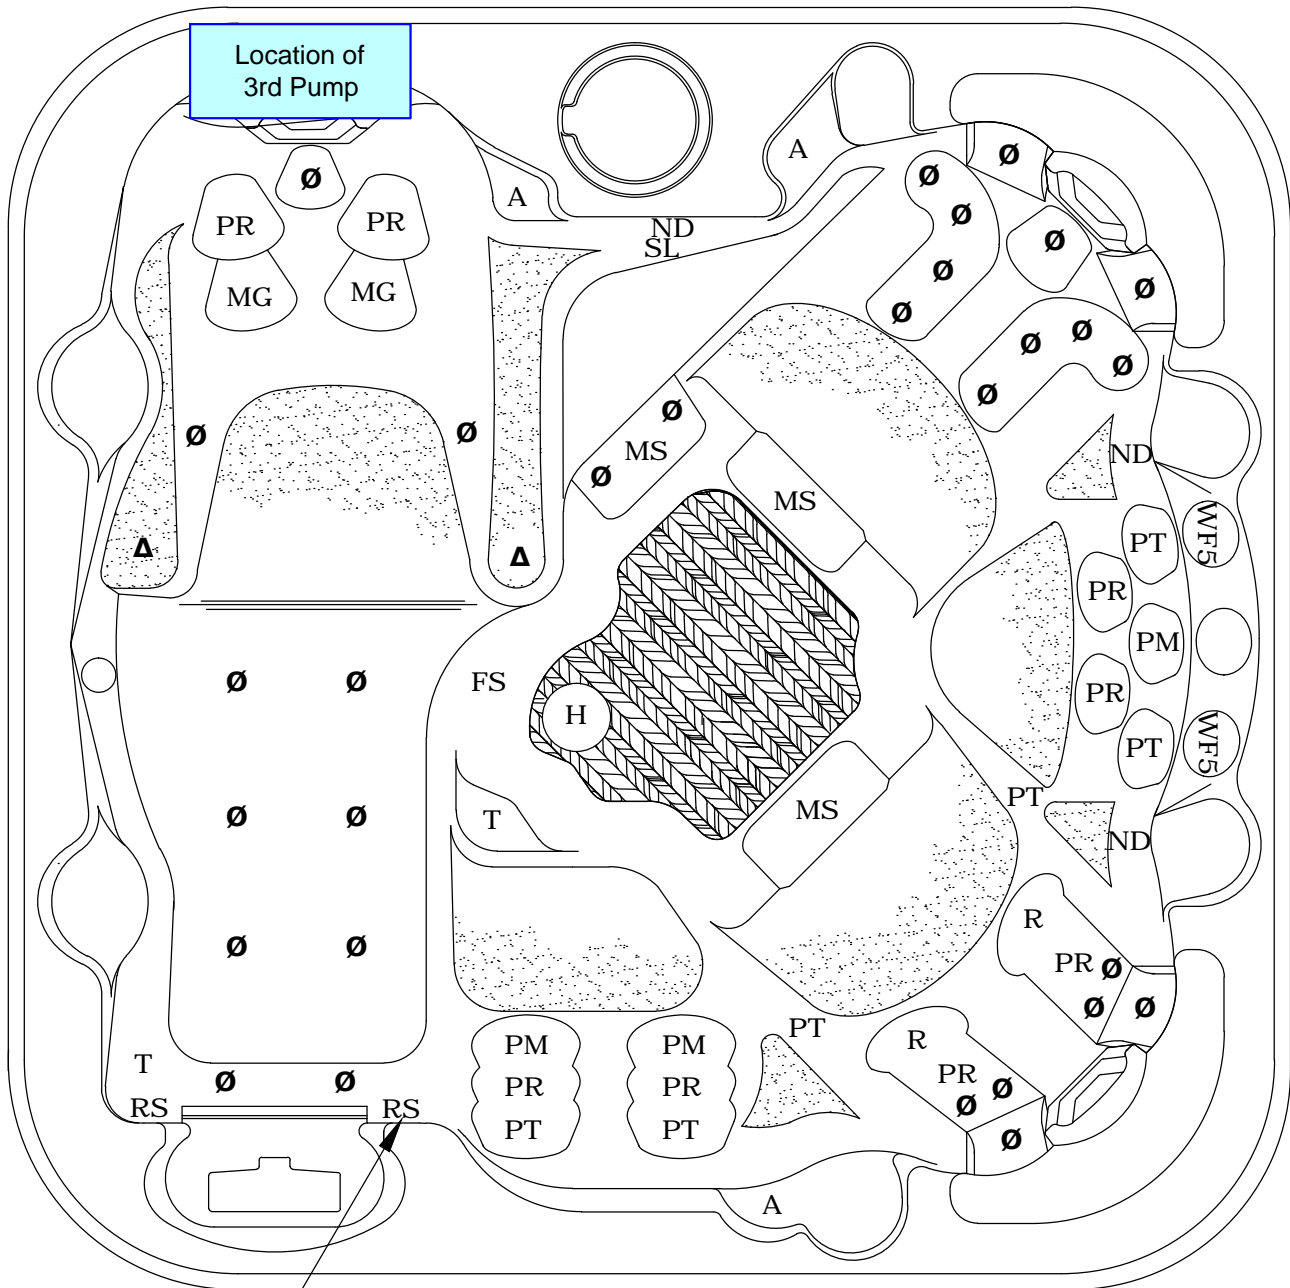

## COAST ELITE VANTAGE 55

Optional: with Sony Marine or Aquatic Stereo, 2nd Remote Sensor