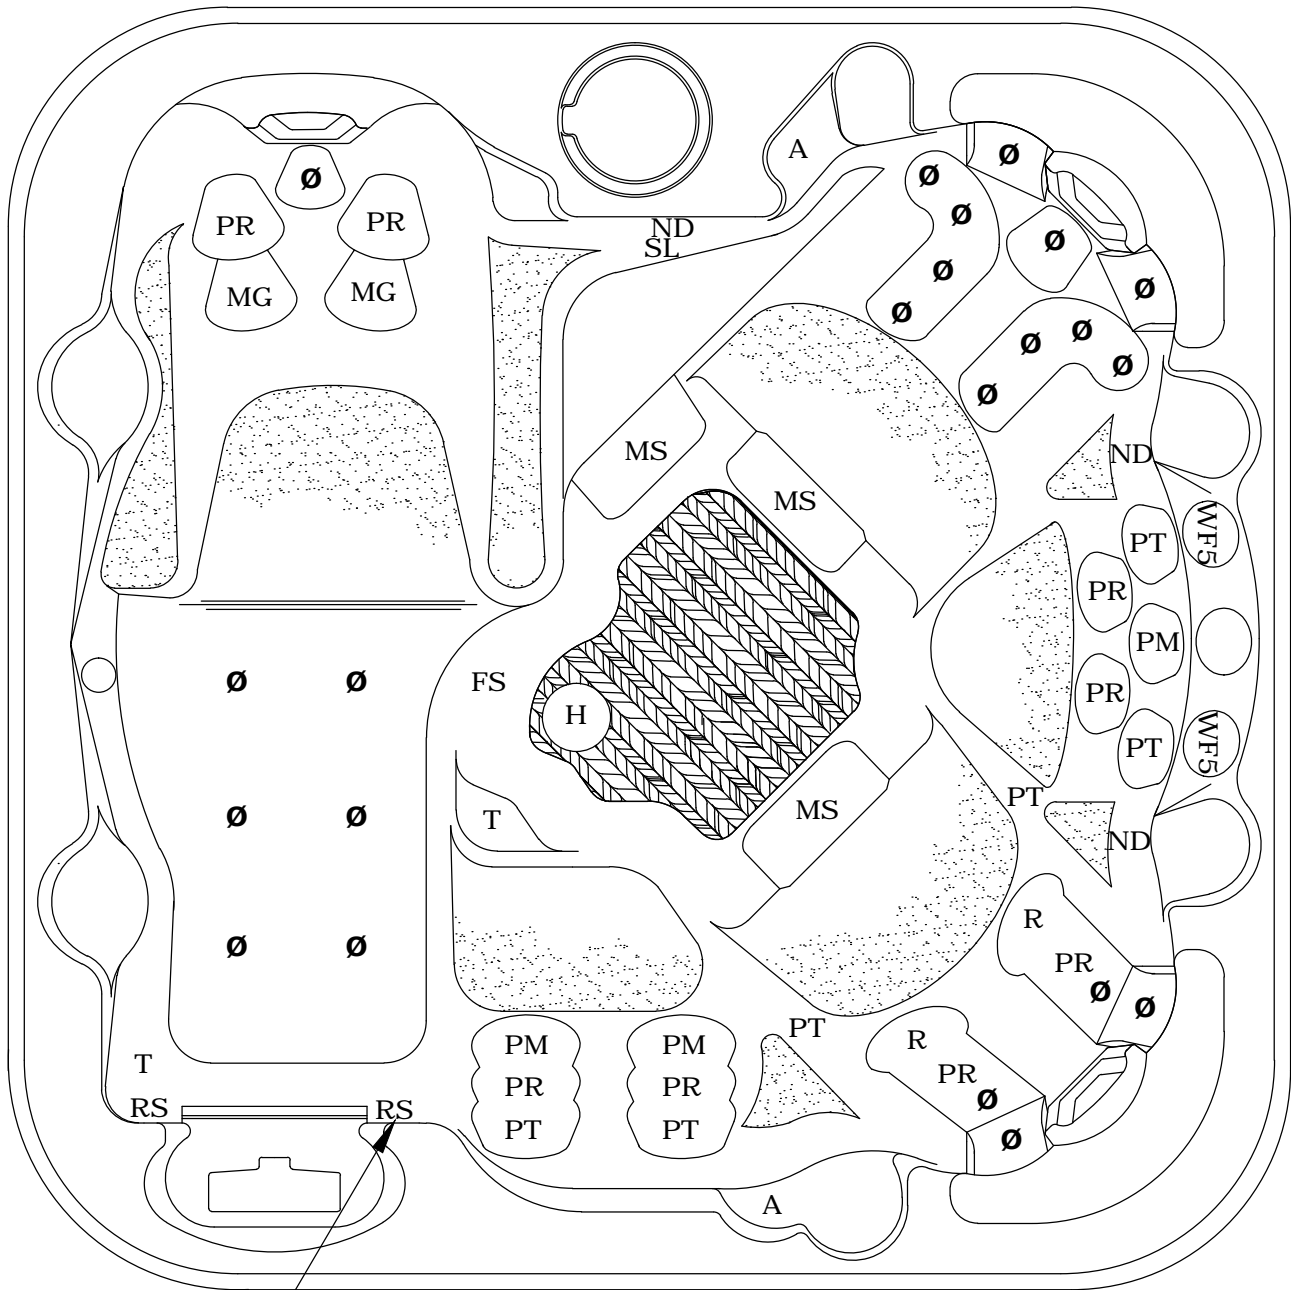

Vantage CE-45
Approved by:
R. Hall

Coast Spas

Water Test

Rev 2 Nov 18, 2010
Document #: Dia 7.5.1WT-J039

COAST ELITE VANTAGE 45

DCN 0002

— Optional: with Sony Marine or Aquatic Stereo, 2nd Remote Sensor