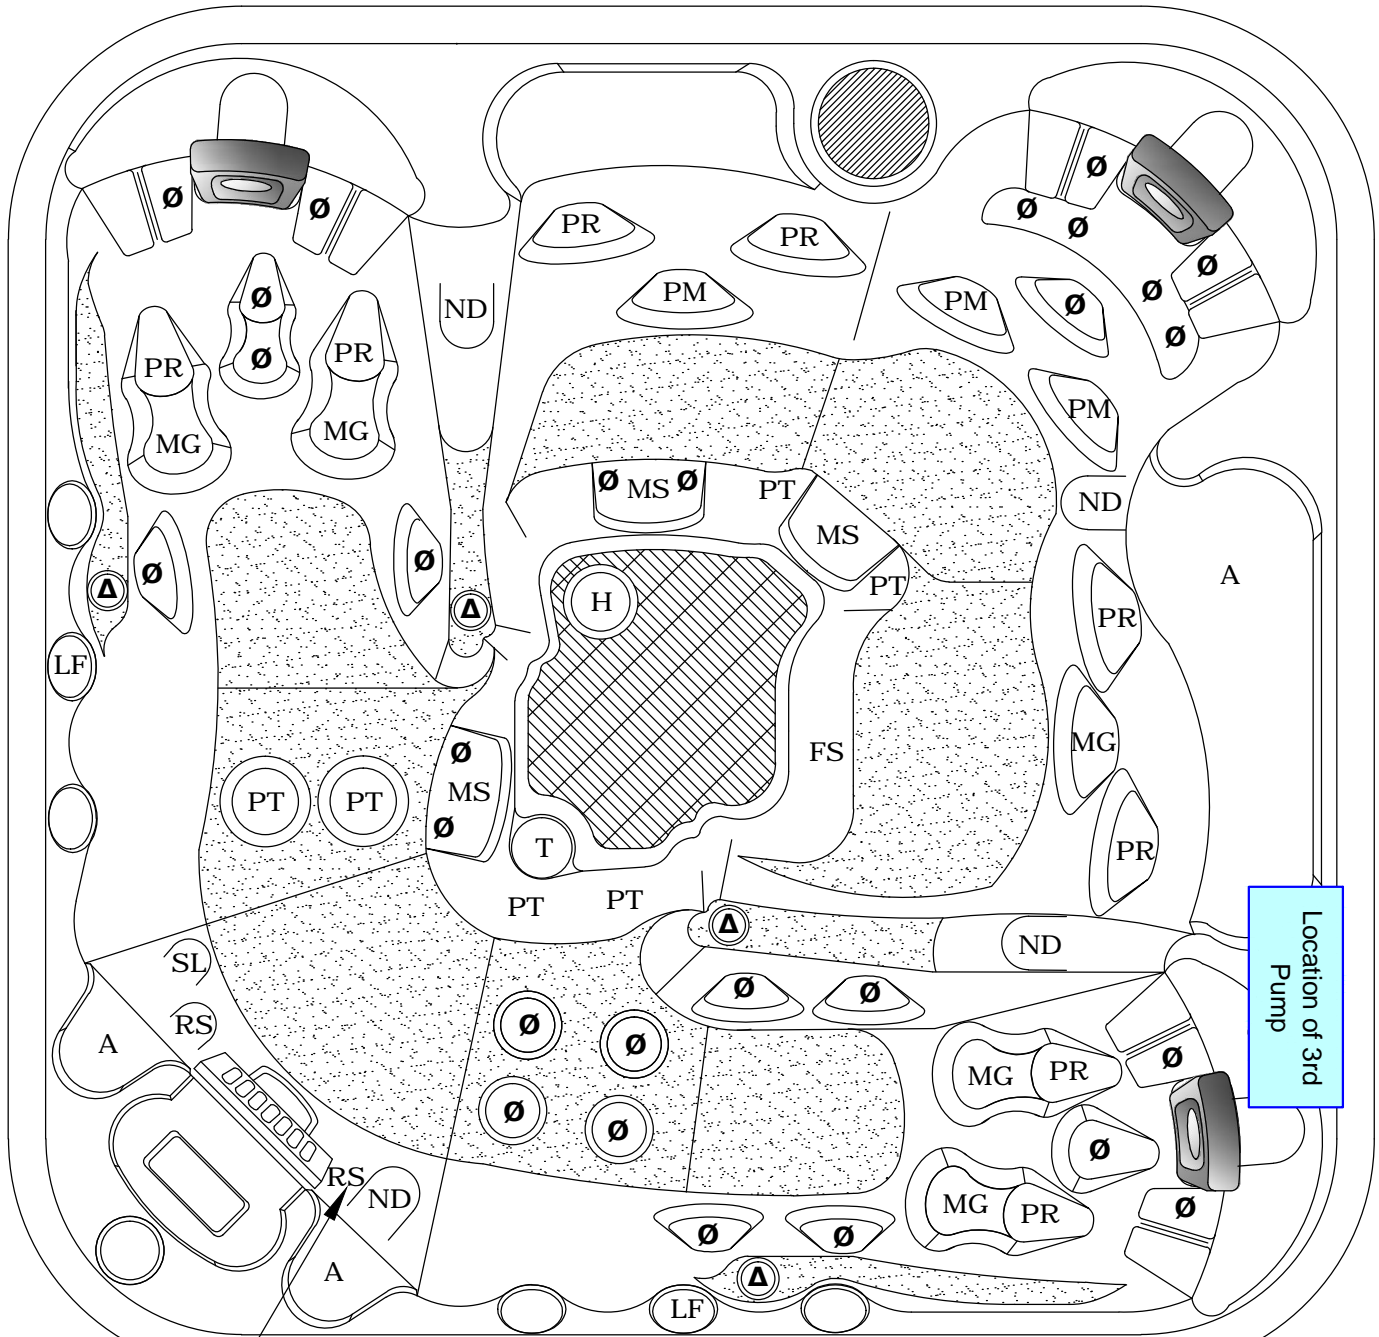

COAST ELITE UNITY 55

Optional: with Sony Marine or Aquatic Stereo, 2nd Remote Sensor