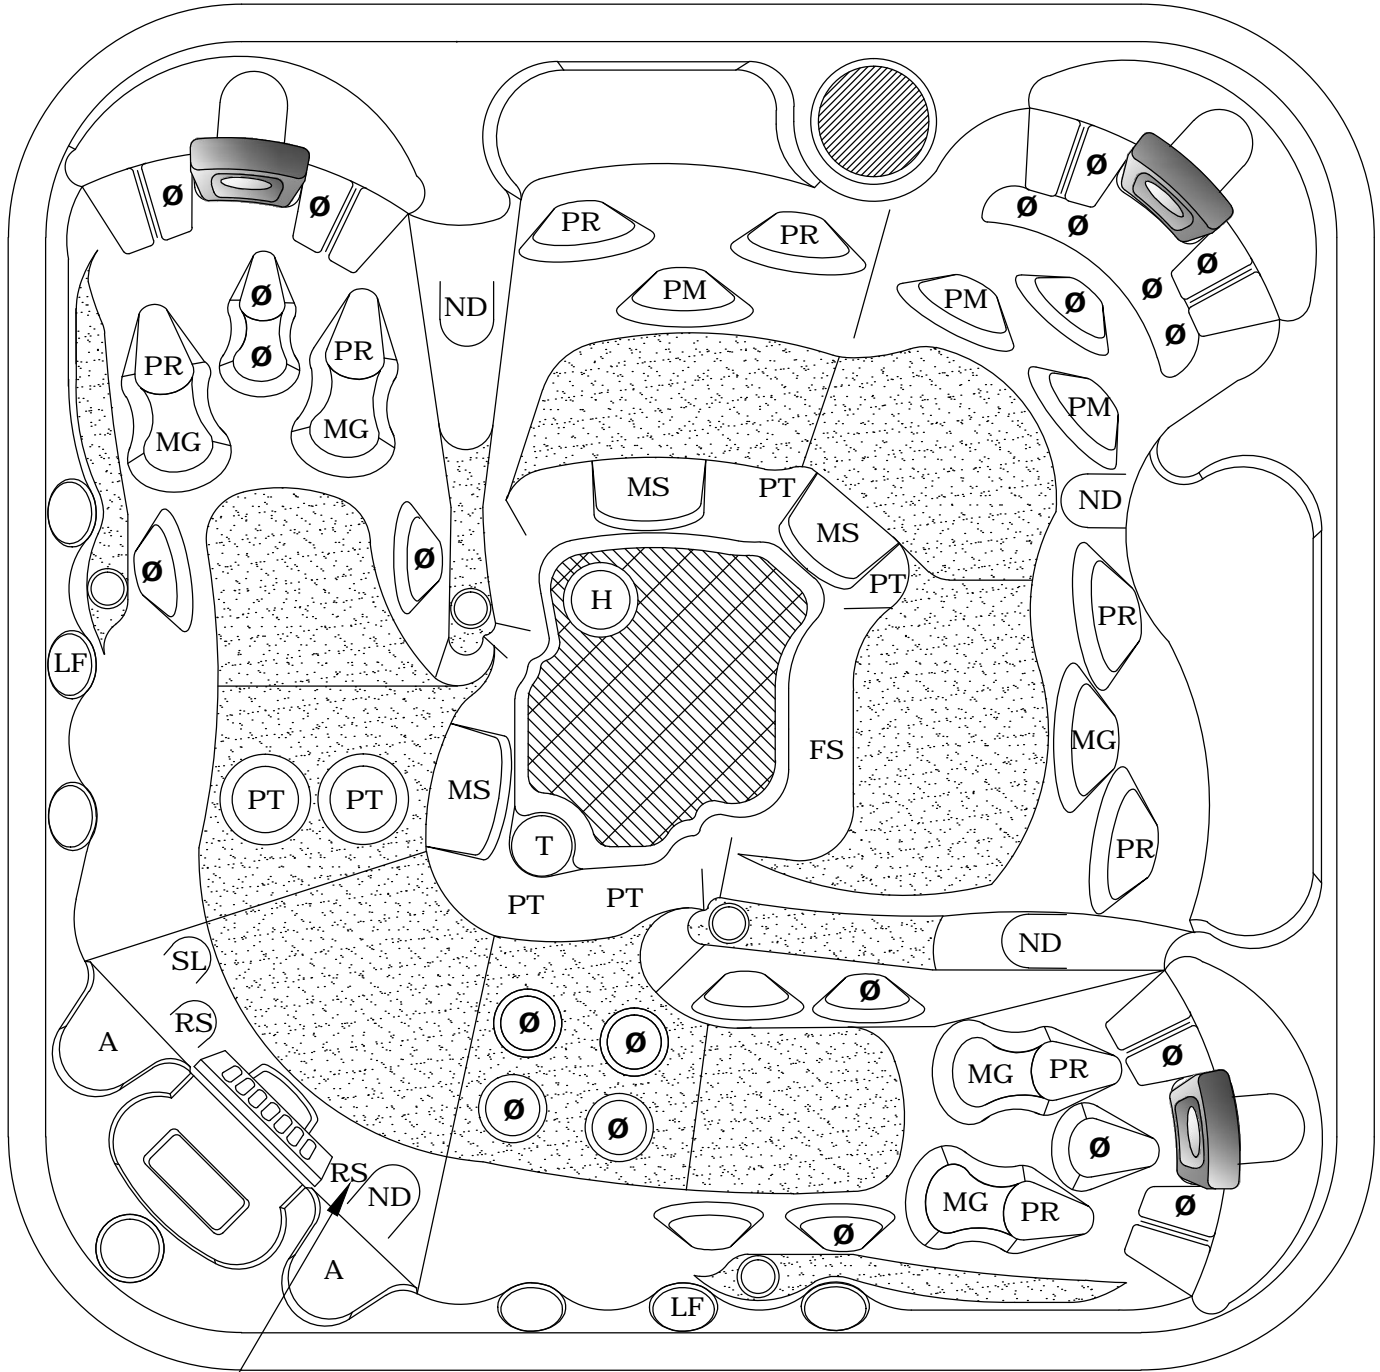

COAST ELITE UNITY 45

Optional: with Sony Marine or Aquatic Stereo, 2nd Remote Sensor