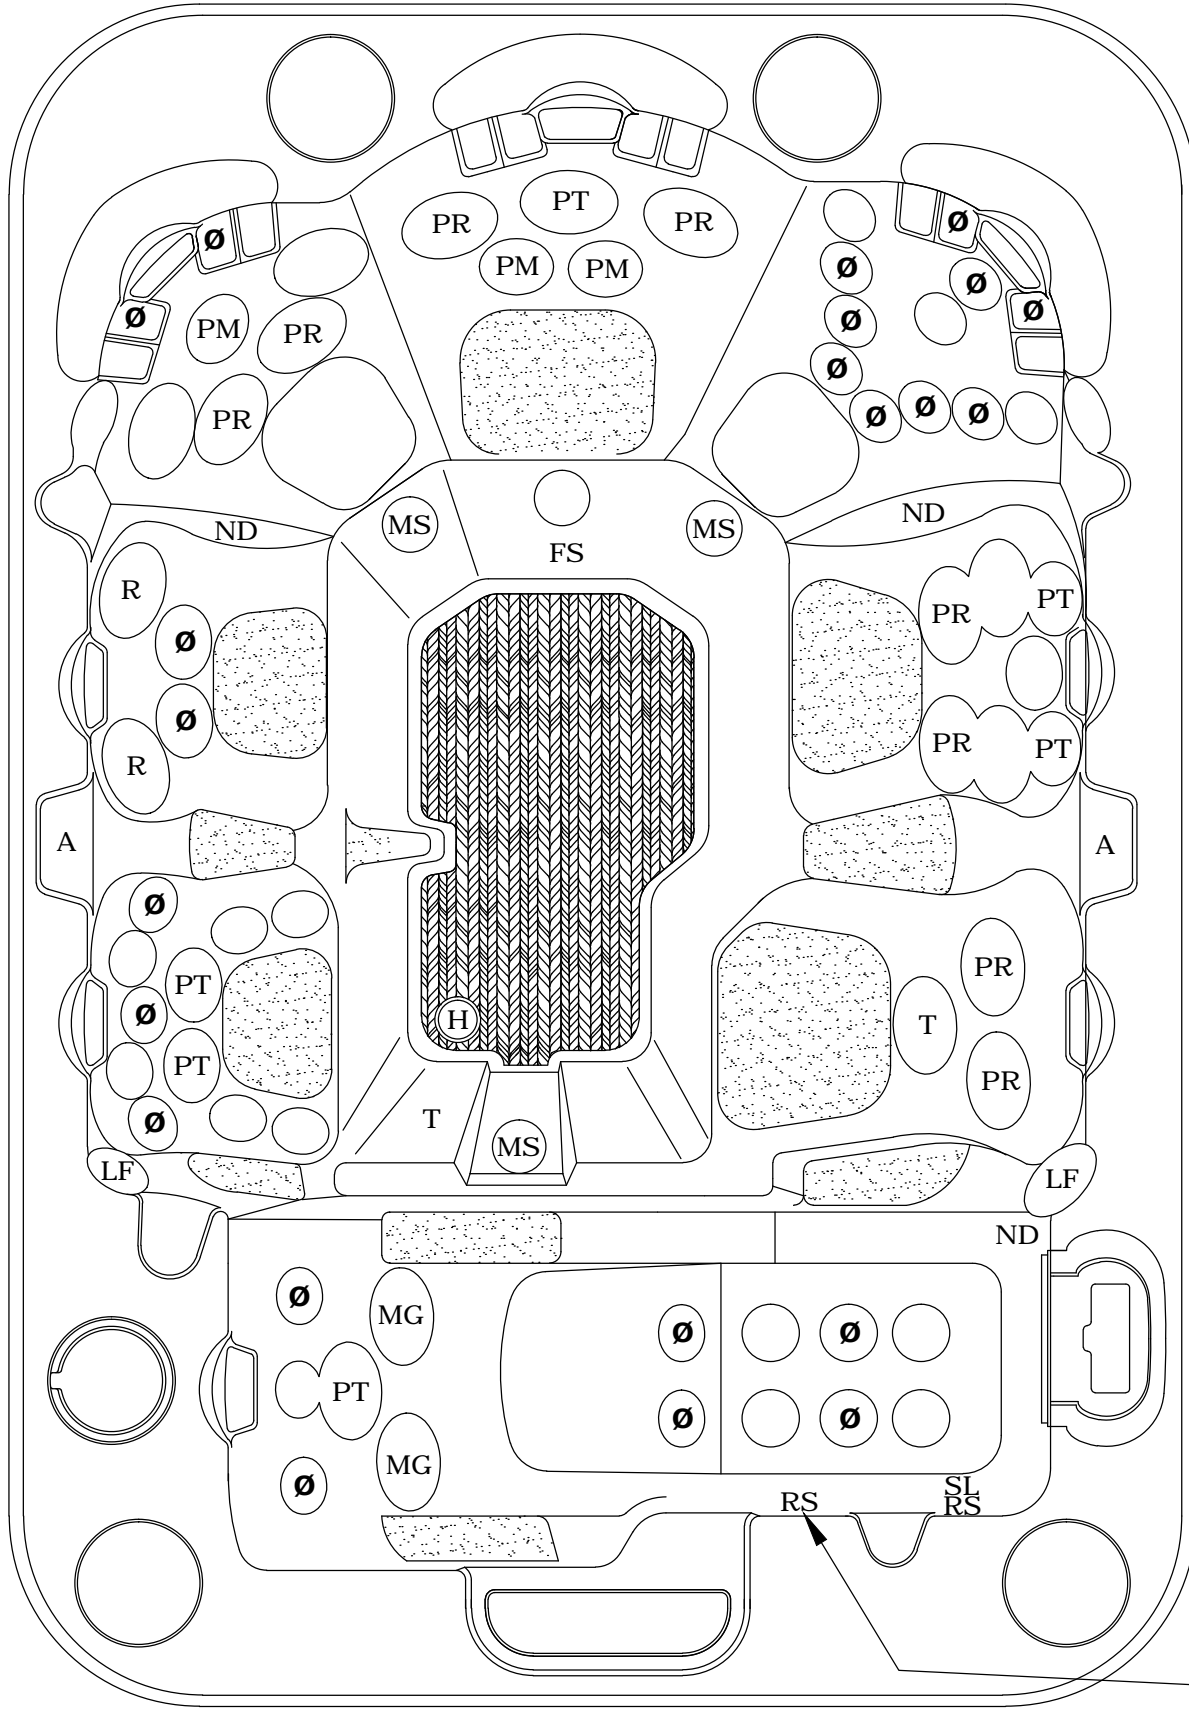

Mirage CE-45
Approved by:
R. Hall

Coast Spas

Water Test

Rev 2 Nov 18, 2010
Document #: Dia 7.5.1WT-J035

COAST ELITE MIRAGE 45

DCN 0002

Optional:
with Sony
Marine or
Aquatic Stereo,
2nd Remote
Sensor