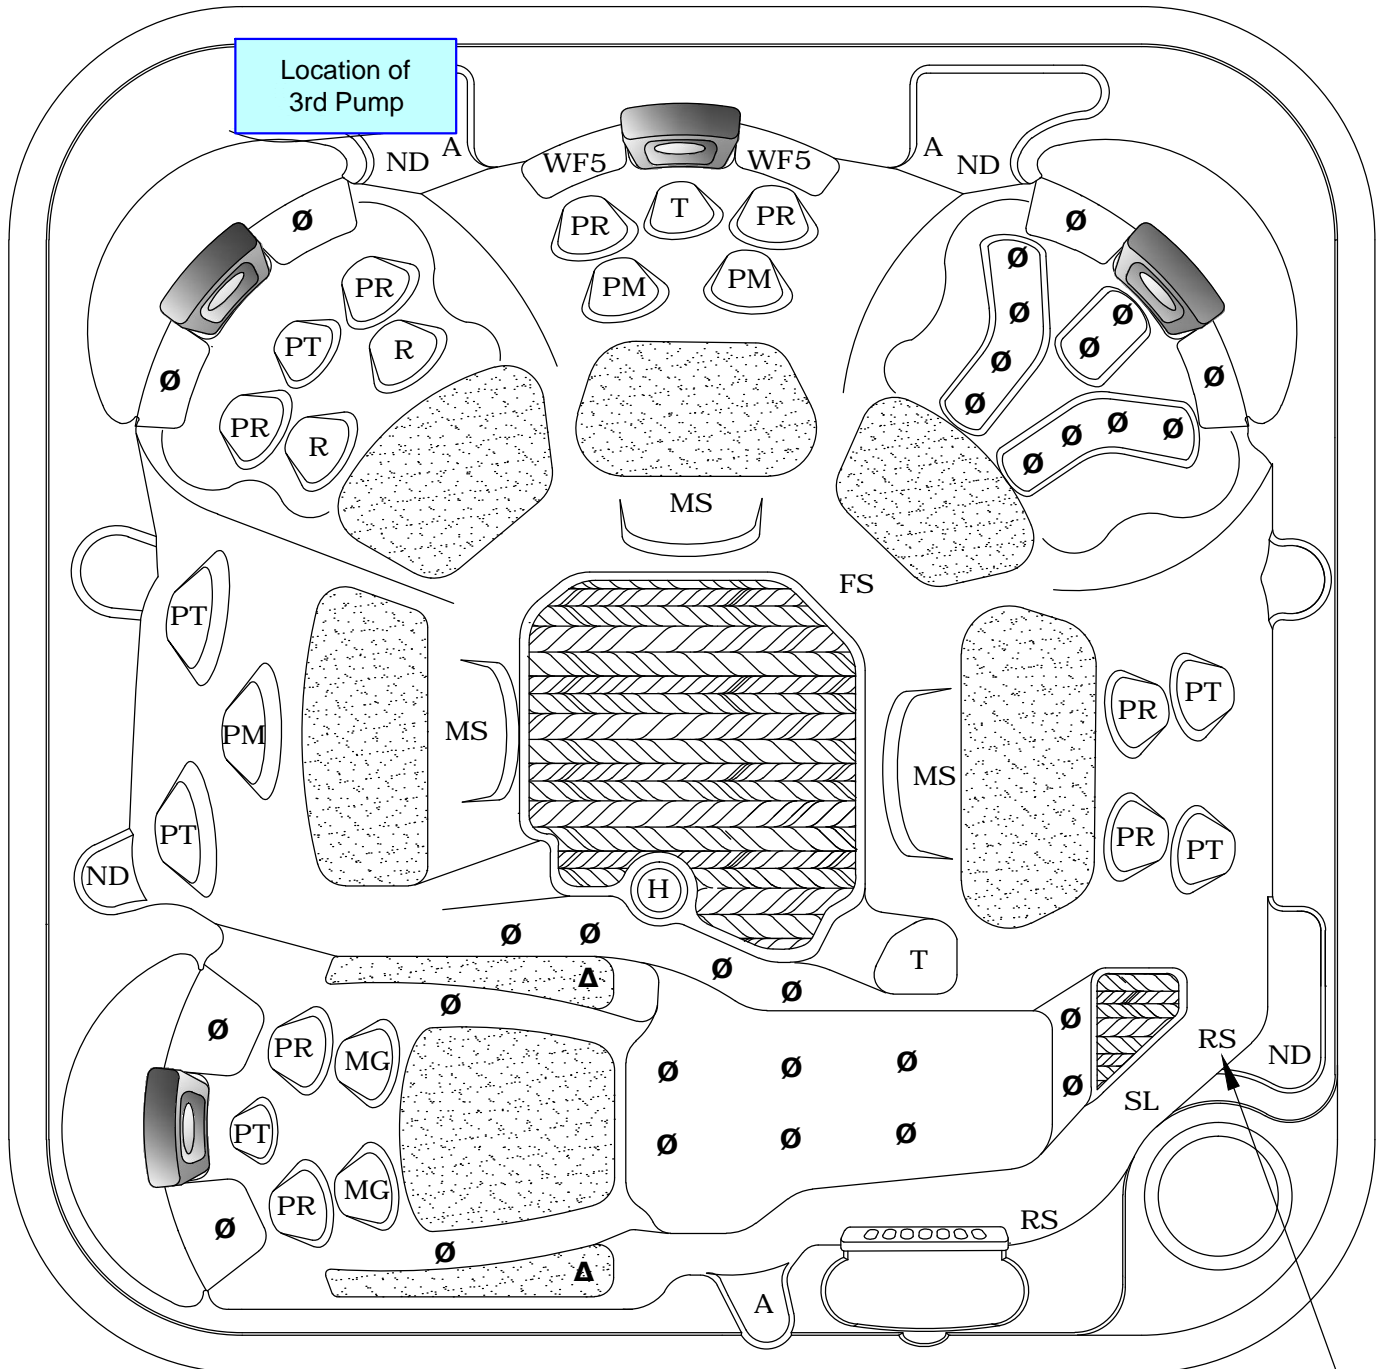

COAST ELITE HELIOS 55

Optional: with Sony Marine or
Aquatic Stereo, 2nd Remote Sensor