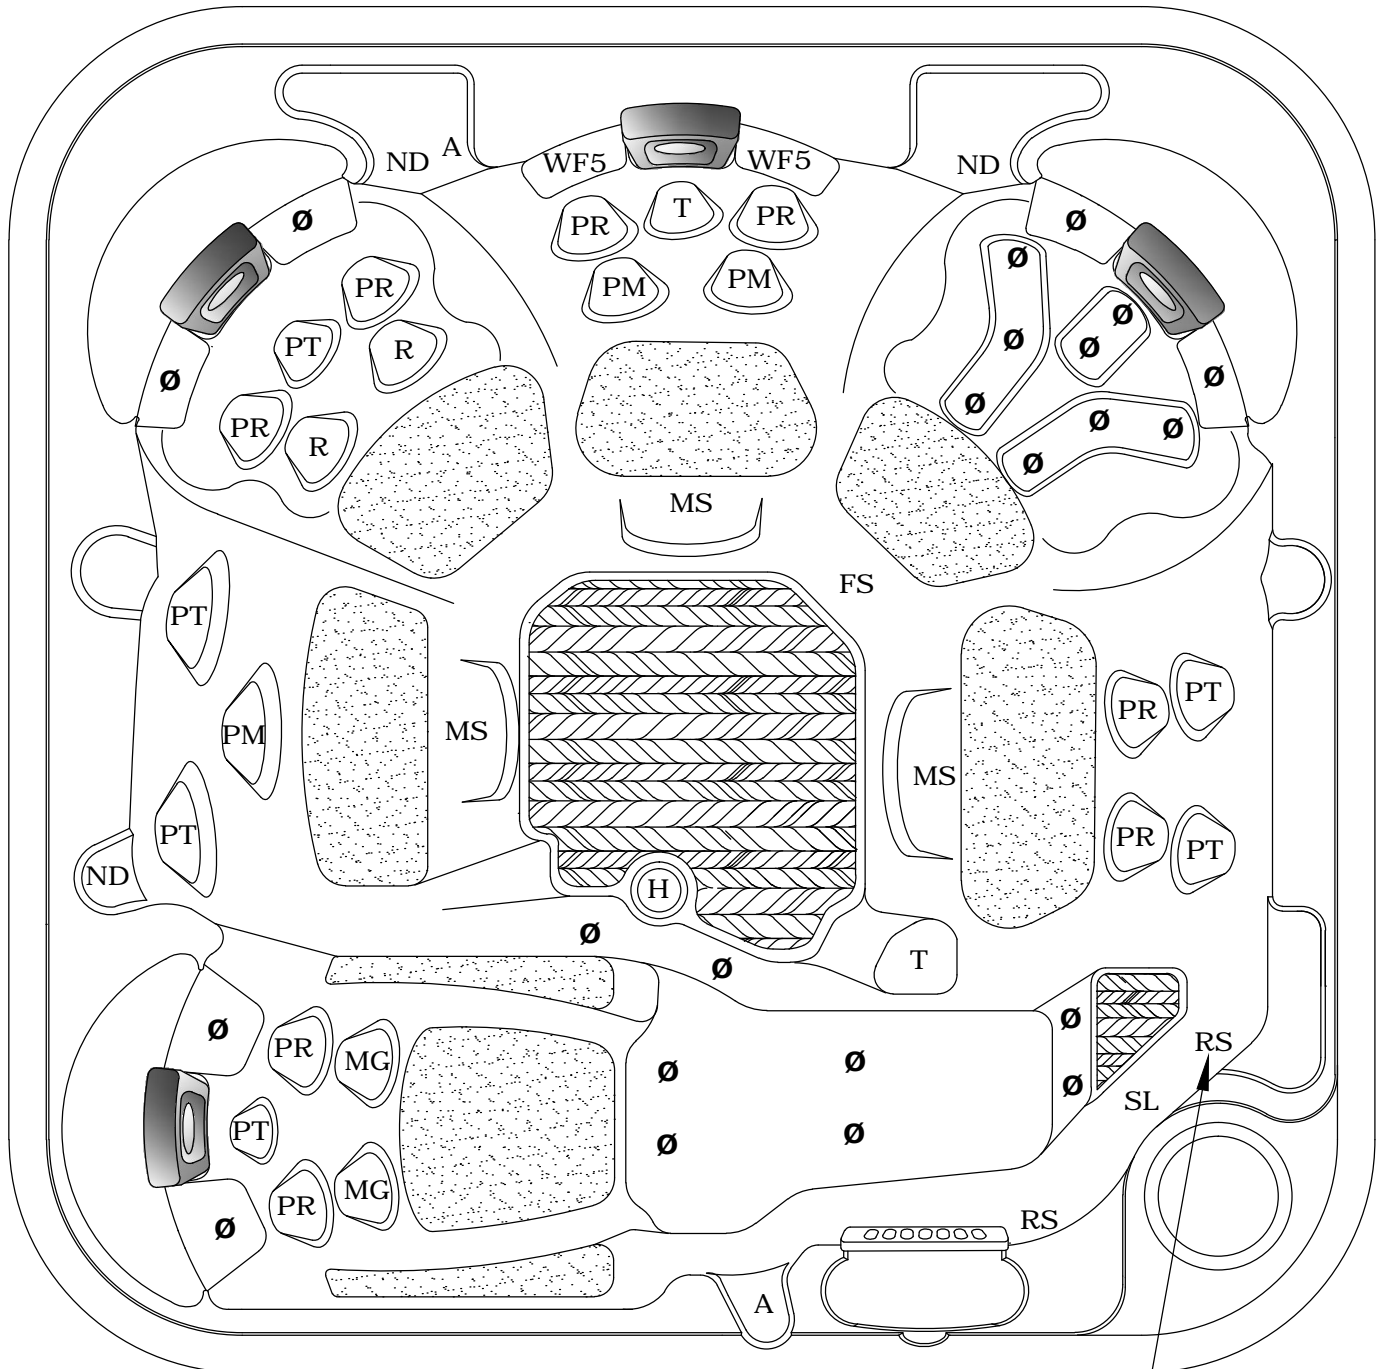

COAST ELITE HELIOS 45

Optional: with Sony Marine or
Aquatic Stereo, 2nd Remote
Sensor